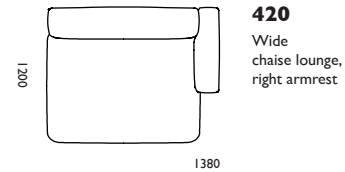

Wide seat modules

Upholstery

Fame, Fame Hybrid
Breeze Fusion, Tango Leather
H:67cm SH:39cm

Wide seat chaise lounge modules

Upholstery

Fame, Fame Hybrid
Breeze Fusion, Tango Leather
H:67cm SH:39cm

Poufs and cushion