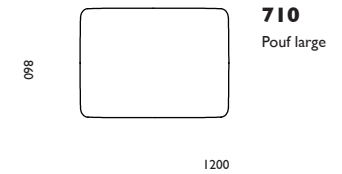

Poufs and cushion

Upholstery

Fame, Fame Hybrid
Breeze Fusion, Tango Leather
Poufs H:39cm / Cushion D:16cm