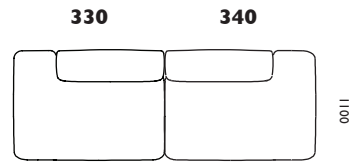

Upholstery

Fame, Fame Hybrid
Breeze Fusion, Tango Leather
Poufs H:39cm / Cushion D:16cm

ROPE

Sofa examples

2580

2960

2760

3960