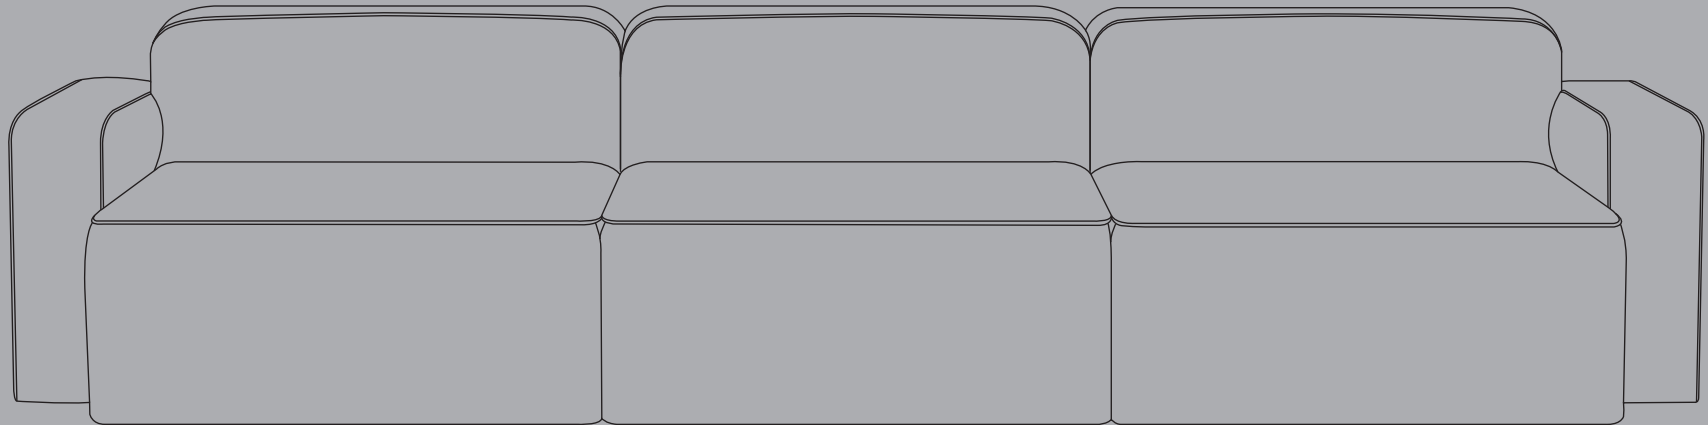

ROPE

MODULAR SOFA

normann
COPENHAGEN

ROPE

Module overview

Narrow seat modules

Upholstery

Fame, Fame Hybrid
Breeze Fusion, Tango Leather
H:67cm SH:39cm

Wide seat modules

Upholstery

Fame, Fame Hybrid
Breeze Fusion, Tango Leather
H:67cm SH:39cm

Wide seat chaise lounge modules

Upholstery

Fame, Fame Hybrid
Breeze Fusion, Tango Leather
H:67cm SH:39cm

Poufs and cushion

Upholstery

Fame, Fame Hybrid
Breeze Fusion, Tango Leather
Poufs H:39cm / Cushion D:16cm

ROPE

Sofa examples

2580

2960

2760

3960