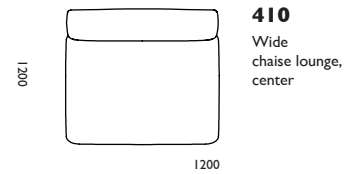

Wide seat modules

Upholstery

Fame, Fame Hybrid
Breeze Fusion, Tango Leather
H:67cm SH:39cm

Wide seat chaise lounge modules

Upholstery

Fame, Fame Hybrid
Breeze Fusion, Tango Leather
H:67cm SH:39cm

Poufs and cushion