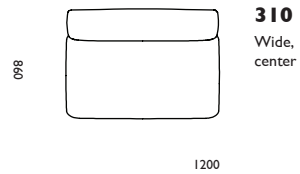

Wide seat modules

Upholstery

Fame, Fame Hybrid
Breeze Fusion, Tango Leather
H:67cm SH:39cm