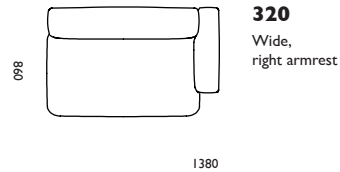

Wide seat modules

Upholstery

Fame, Fame Hybrid
Breeze Fusion, Tango Leather
H:67cm SH:39cm