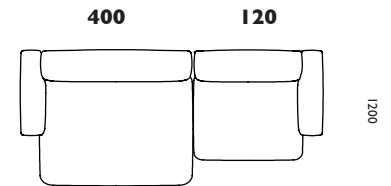

ROPE

Sofa examples

2580

2960

2760

3960

2400

2430

2100

2770

2920