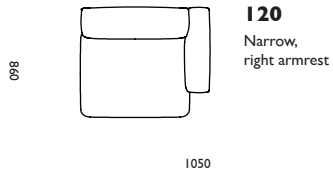

ROPE

MODULAR SOFA

normann
COPENHAGEN

ROPE

Module overview

Narrow seat modules

Upholstery

Fame, Fame Hybrid
Breeze Fusion, Tango Leather
H:67cm SH:39cm