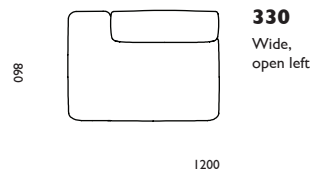

Wide seat modules

Upholstery

Fame, Fame Hybrid
Breeze Fusion, Tango Leather
H:67cm SH:39cm