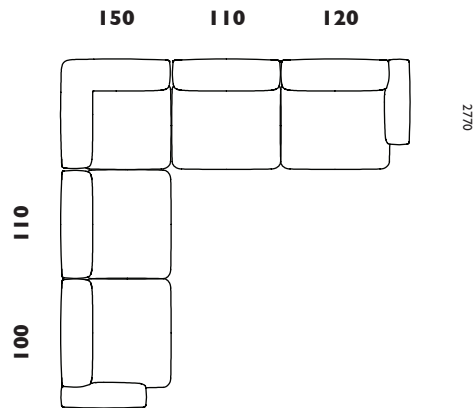

ROPE

Sofa examples

2580

2960

2760

3960

2400

2430

2100

2770

2920