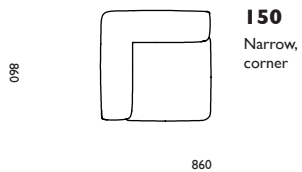

ROPE

MODULAR SOFA

normann
COPENHAGEN

ROPE

Module overview

Narrow seat modules

Upholstery

Fame, Fame Hybrid
Breeze Fusion, Tango Leather
H:67cm SH:39cm