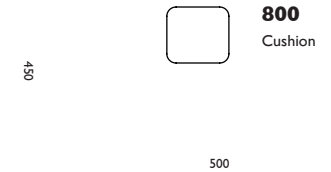

Poufs and cushion

Upholstery

Fame, Fame Hybrid
Breeze Fusion, Tango Leather
Poufs H:39cm / Cushion D:16cm