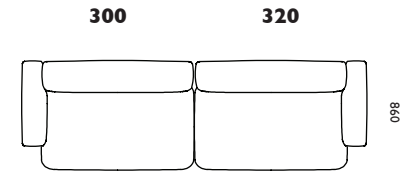

Upholstery

Fame, Fame Hybrid
Breeze Fusion, Tango Leather
Poufs H:39cm / Cushion D:16cm

ROPE

Sofa examples

2580

2960

2760

3960