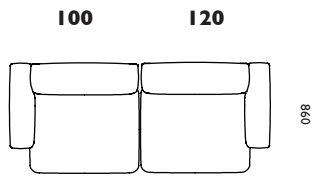

ROPE

Sofa examples

2580

2960

2760

3960

2400

2430

2100

2770

2920