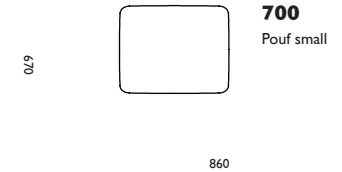

Poufs and cushion

Upholstery

Fame, Fame Hybrid
Breeze Fusion, Tango Leather
Poufs H:39cm / Cushion D:16cm