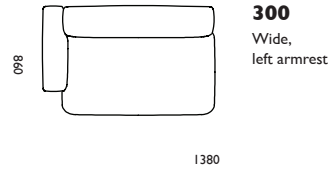

Wide seat modules

Upholstery

Fame, Fame Hybrid
Breeze Fusion, Tango Leather
H:67cm SH:39cm