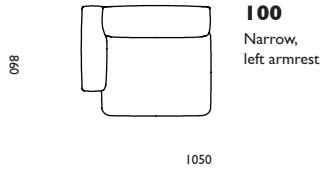

ROPE

MODULAR SOFA

normann
COPENHAGEN

ROPE

Module overview

Narrow seat modules

Upholstery

Fame, Fame Hybrid
Breeze Fusion, Tango Leather
H:67cm SH:39cm

Wide seat modules

Upholstery

Fame, Fame Hybrid
Breeze Fusion, Tango Leather
H:67cm SH:39cm

Wide seat chaise lounge modules

Upholstery

Fame, Fame Hybrid
Breeze Fusion, Tango Leather
H:67cm SH:39cm

Poufs and cushion