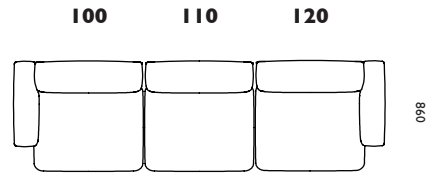

Upholstery

Fame, Fame Hybrid
Breeze Fusion, Tango Leather
Poufs H:39cm / Cushion D:16cm

ROPE

Sofa examples

2580

2960

2760

3960