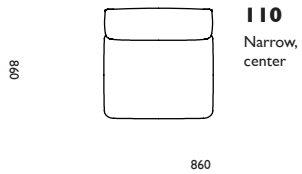

ROPE

MODULAR SOFA

normann
COPENHAGEN

ROPE

Module overview

Narrow seat modules

Upholstery

Fame, Fame Hybrid
Breeze Fusion, Tango Leather
H:67cm SH:39cm

Wide seat modules

Upholstery

Fame, Fame Hybrid
Breeze Fusion, Tango Leather
H:67cm SH:39cm

Wide seat chaise lounge modules

Upholstery

Fame, Fame Hybrid
Breeze Fusion, Tango Leather
H:67cm SH:39cm

Poufs and cushion