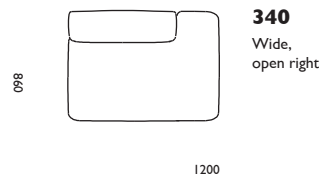

Wide seat modules

Upholstery

Fame, Fame Hybrid
Breeze Fusion, Tango Leather
H:67cm SH:39cm