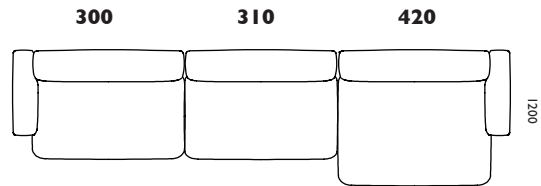

Upholstery

Fame, Fame Hybrid
Breeze Fusion, Tango Leather
Poufs H:39cm / Cushion D:16cm

ROPE

Sofa examples

2580

2960

2760

3960