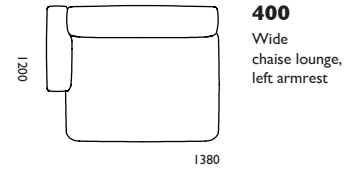

Wide seat modules

Upholstery

Fame, Fame Hybrid
Breeze Fusion, Tango Leather
H:67cm SH:39cm

Wide seat chaise lounge modules

Upholstery

Fame, Fame Hybrid
Breeze Fusion, Tango Leather
H:67cm SH:39cm

Poufs and cushion

Upholstery

Fame, Fame Hybrid
Breeze Fusion, Tango Leather
Poufs H:39cm / Cushion D:16cm

ROPE

Sofa examples

2580

2960

2760

3960